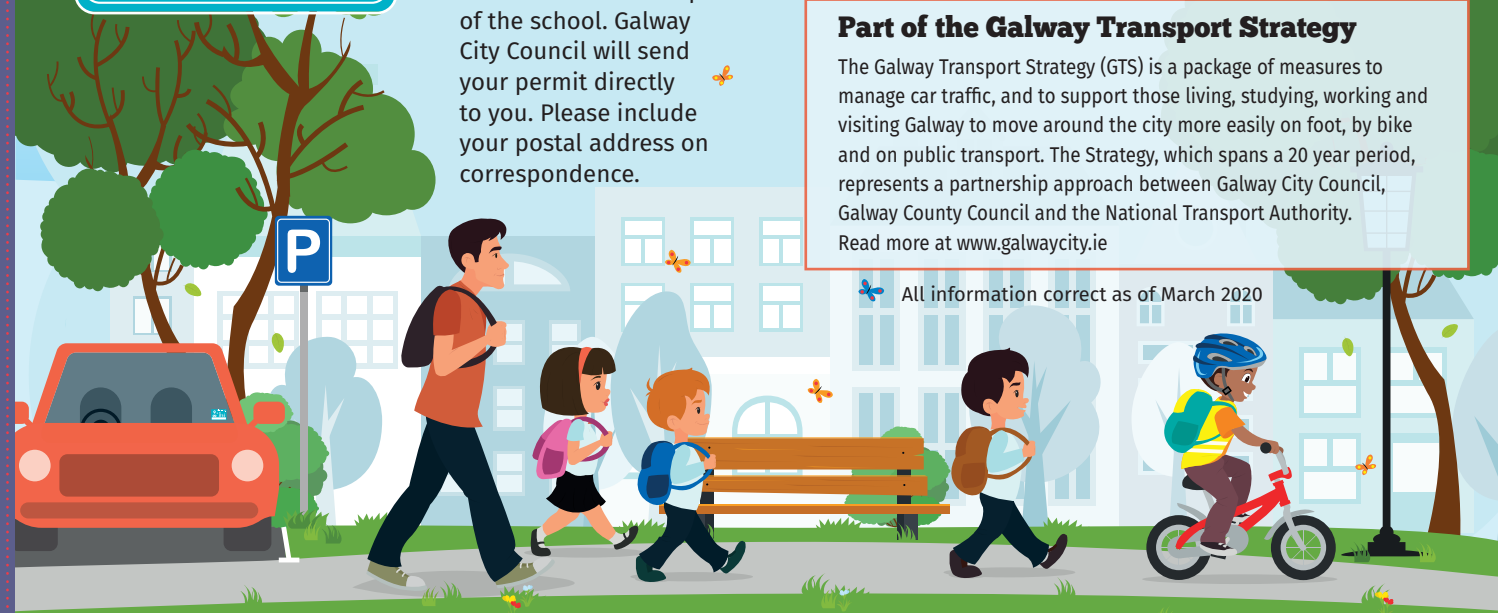

Part of the Galway Transport Strategy

The Galway Transport Strategy (GTS) is a package of measures to manage car traffic, and to support those living, studying, working and visiting Galway to move around the city more easily on foot, by bike and on public transport. The Strategy, which spans a 20 year period, represents a partnership approach between Galway City Council, Galway County Council and the National Transport Authority. Read more at www.galwaycity.ie

All information correct as of March 2020